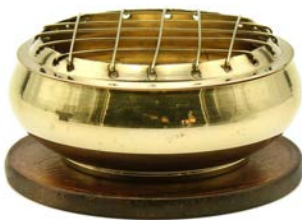

### Ceramic Incense Burner Discs

Assortment of five (5)

3" Diameter, Painted ceramic,

Holds one (1) incense stick

**IDB-CMD-SET \$6.50/assortment**

Minimum order of two (2) assortments

Incense Burner Bowl  
with Coaster  
Only sold in packs of two (2)  
**IBH-IBBC \$6.00/pack**  
1.5" height x 3.25" diameter