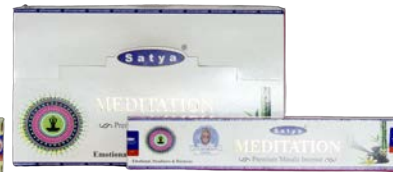

Meditation - Premium
SAT-MEP
$6.50/box*