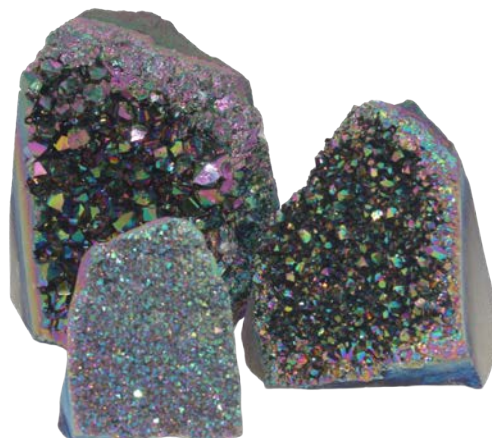

Rainbow Aura Cut Base Geode
Small: **BZ-CBRS $12.00**
Approx. 2"-3" H (Min 2)
Medium: **BZ-CBRM $22.00**
Approx. 3"-4" H (Min 1)
Large: **BZ-CBRL $30.00**
Approx. 4"-6" H (Min 1)

Due to the inherent nature of natural crystals, size, shape, and coloration will vary