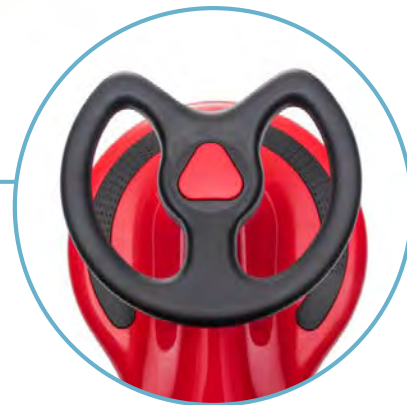

FREDDO SWING CAR W/ FLASHING WHEELS

- **PP MATERIAL**
- **COMFORTABLE / DURABLE**
- **FLASHING WHEELS / PU TIRES**
- SKU: LB1802
- AGE GROUP: 3+
- BATTERY: NONE
- MAX CAPACITY: 1 PERSON / 110LB
- PRODUCT DIM. (IN): 27.2*12.6*14.6 / 7.94LB
- PACKAGE DIM. (IN): 27.5*12.4*8.7 / 9.5LB